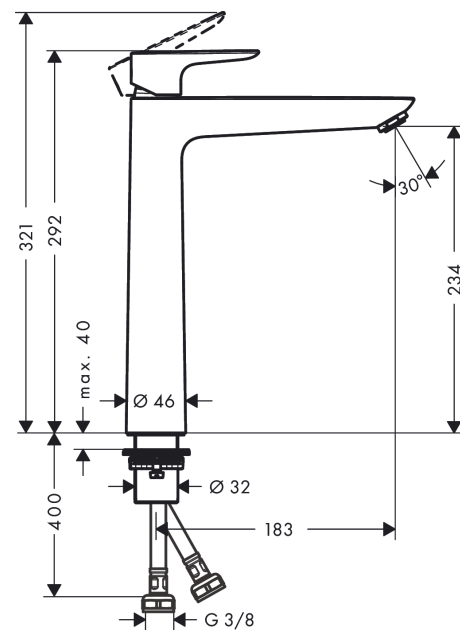

##### product features

- ComfortZone 240
- projection 183 mm
- spray type: normal spray
- maximum flow rate at 3 bar: 5 l/min
- ceramic cartridge
- temperature limitation adjustable
- suitable for continuous flow water heaters
- connection type: G 3/8 connections
- connection dimension: DN15

#### Scale drawing

## Exploded Drawing

Year of production: >06/20

**Talis E**  
**Single lever basin mixer 240 without waste set**  
 Surfaces: **Matt Black** Article Number: **71717670**