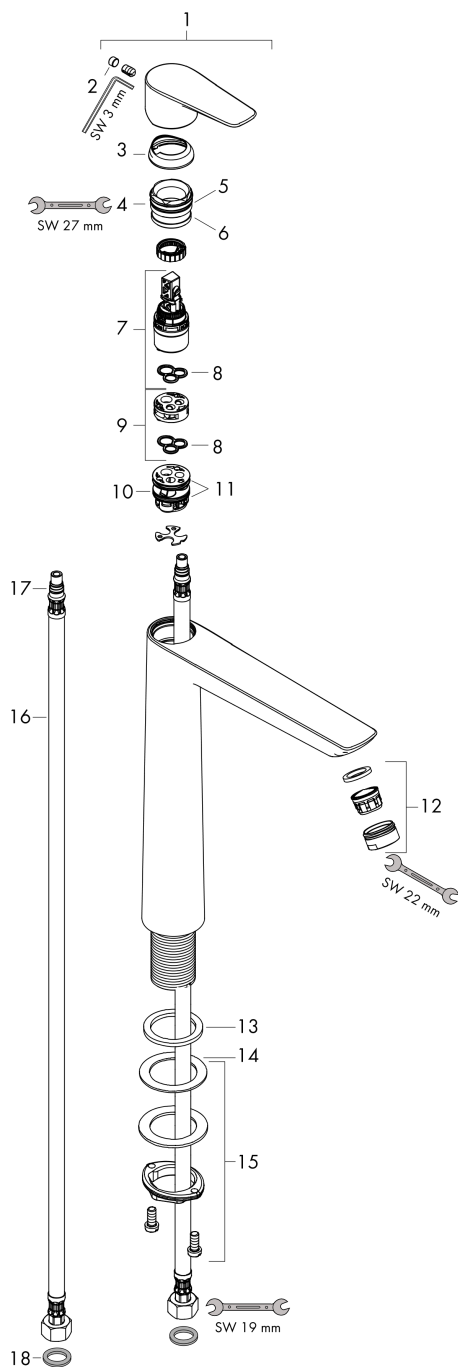

#### Scale drawing

#### Flowchart

**Talis E**  
**Single lever basin mixer 240 without waste set**  
 Surfaces: **Matt Black**    Article Number: **71717670**

## Exploded Drawing

Year of production: >06/20

**Talis E**  
**Single lever basin mixer 240 without waste set**  
 Surfaces: **Matt Black** Article Number: **71717670**

### Spare part list

Year of production: >06/20

Pos.	Description	Article Number	Price	PU
1	handle	92687670	-	1
2	screw cover	95704000	-	1
3	flange	92625670	-	1
4	nut	92689000	-	1
5	O-ring 25x1,5	98146000	-	1
6	O-ring 27x1,5	92527000	-	1
7	cartridge, assy	97685000	-	1
8	seal	98865000	-	1
9	adapter for cartridge	92628000	-	1
10	adapter for cartridge	98866000	-	1
11	O-ring 23x2	98398000	-	1
12	aerator M24x1 (5 l/min)	13185670	-	1
13	flat seal	98749000	-	1
14	lever collar	97548000	-	1
15	fixing set (Ø 32)	13961000	-	1
16	connection hose 600 mm M8x0,75 G3/8	96556000	-	1
17	O-ring 7x1,5	98422000	-	1
18	sealing set	95581000	-	1
a	fixation extension 35 mm	13898000	-	1